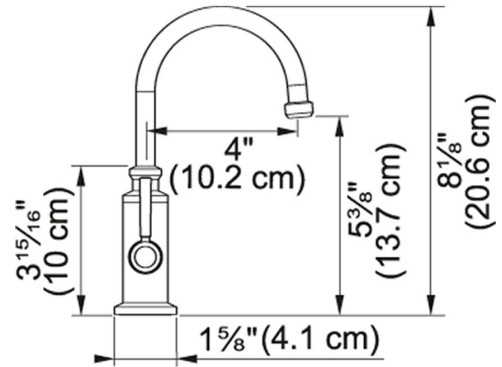

# Polished Chrome | 119.0504.484

FAMILY : Point of Use and Filtration | SERIES : Absinthe | FINISH : Polished Chrome | MODEL : LB15100

Beauty across the entire range. Reflecting current trends in product design, the combination of the transitional style and sculptured form provide sleek aesthetics that will delight any chef day after day.

## TECHNICAL DATA

Version	Hot Water Dispenser
Spout Swivel Range	360 °
Counter Hole Diameter	32
Height Overall	8 1/8"
Faucet Operation	Side Lever
Spout reach	4"
Cartridge	3/8" Ceramic Cartridge
Spray	Stream
Flow Rate	0.5 gpm