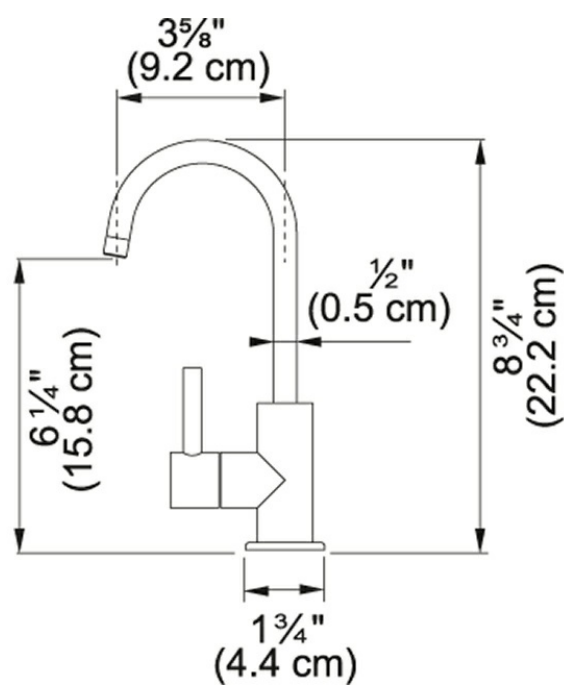

## LB13125BSS Black Stainless Steel

Product Picture

Technical Drawing

Product Information

Version	Hot Water Dispenser
Flow Rate	0.5 gpm
Spray Type	Stream
Faucet Operation	Single Lever
Spout Swivel Range	360 °
Where to buy	Showroom
Countertop hole diameter	1-1/4"

Article Numbers

FUN#	119.0629.390
------	--------------