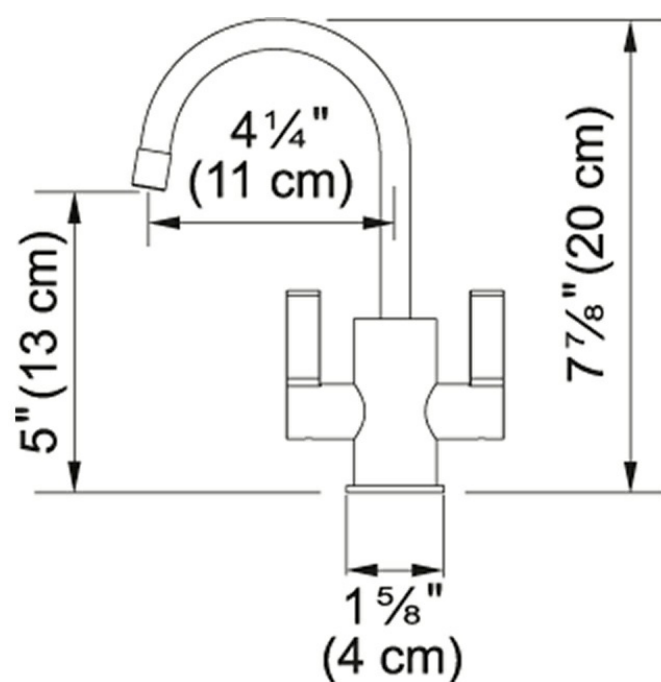

Product Picture

Technical Drawing

Product Information

Version	Hot & Filtered Cold Water Dispenser
Flow Rate	0.5 gpm
Spray Type	Full Stream
Faucet Operation	2 Handle Mixer
Spout Swivel Range	360 °
Where to buy	Showroom
Countertop hole diameter	1 3/8"