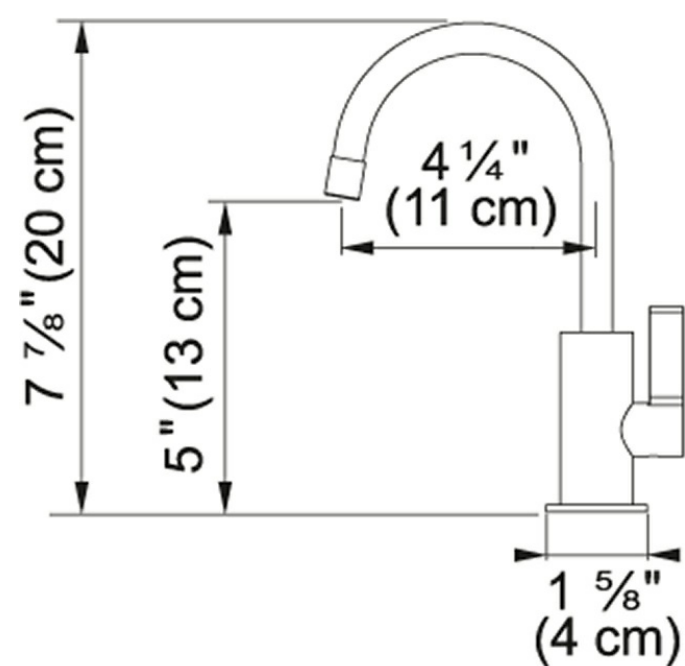

Product Picture

Product Information

Version	Hot Water Dispenser
Flow Rate	0.5 gpm
Spray Type	Full Stream
Faucet Operation	Single Lever
Spout Swivel Range	360 °
Where to buy	Showroom
Countertop hole diameter	1 3/8"

Technical Drawing

Article Numbers

FUN#	119.0629.388
------	--------------