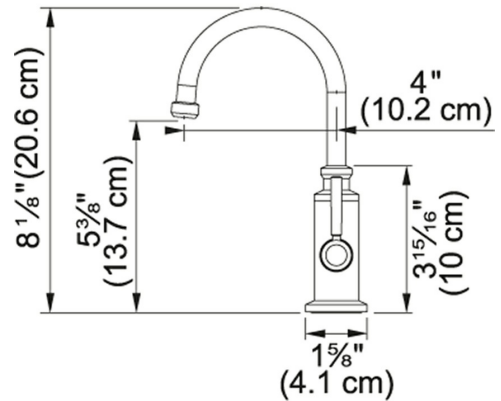

## Polished Chrome | 120.0504.440

FAMILY : Point of Use and Filtration | INSTALLATION TYPE : Single Hole installation | SERIES : Absinthe | MODEL : DW15000 | FINISH : Polished Chrome

Oriented on current trends in product design, the combination of transitional style and sculptured form provide sleek aesthetics that will delight any chef day after day.

### TECHNICAL DATA

Version	Cold Water Dispenser
Flow Rate	0.5 gpm
Spray	Stream
Cartridge	3/8" Ceramic Cartridge
Faucet Operation	Side Lever
Counter Hole Diameter	32
Spout Swivel Range	360 °
Height Overall	8 1/8"
Spout reach	4"
Spout reach	4"
Model Name	DW15000

Polished Chrome | 120.0504.440

FAMILY : **Point of Use and Filtration** | INSTALLATION TYPE : **Single Hole installation** | SERIES : **Absinthe** | MODEL : **DW15000** | FINISH : **Polished Chrome**

---