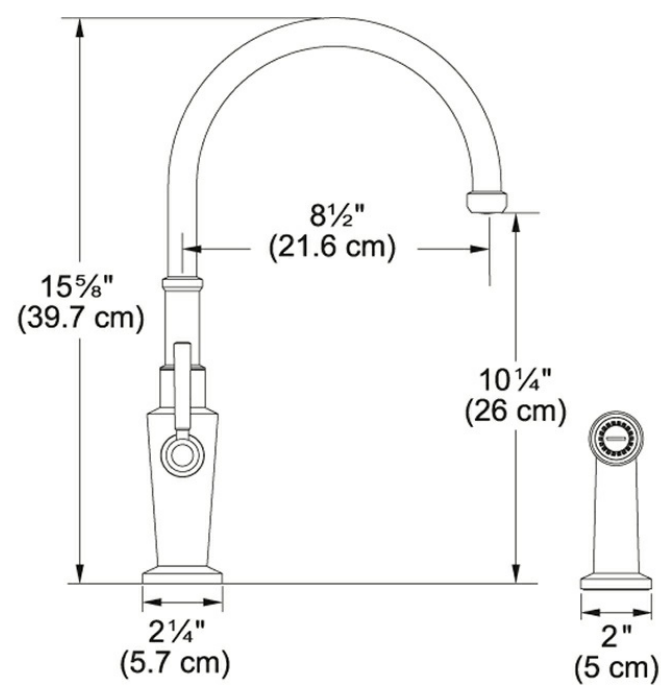

Product Picture

Product Information

Version	Arc Spout / Side Spray
Spray Type	Full and Needle Spray
Faucet Operation	2 Handle Mixer
Flow Rate	1.75 gpm
Cartridge	12mm Ceramic Cartridge
Where to buy	Showroom
Countertop hole diameter	1 3/8"

Technical Drawing

Article Numbers

FUN#	115.0481.384
US Part Number	FFS5200