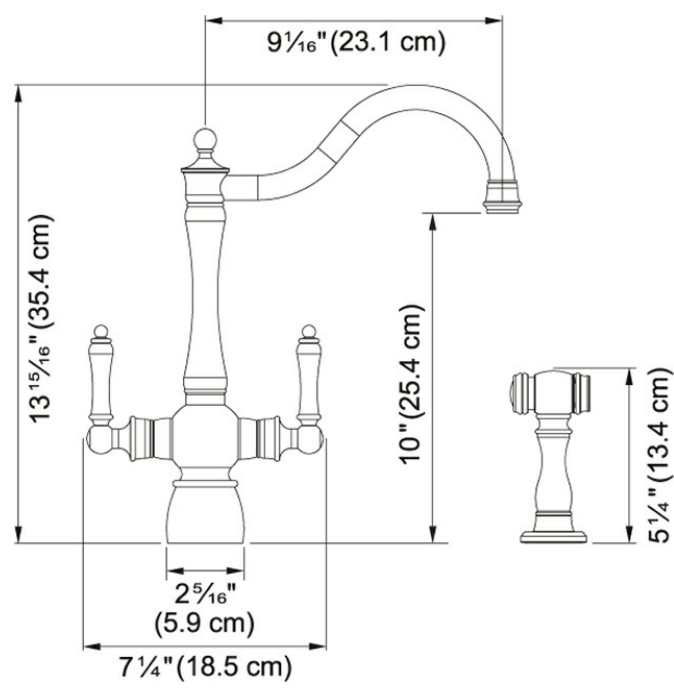

Farm House FFS480 Satin Nickel

Product Picture

Technical Drawing

Product Information

Version	Side Spray
Spray Type	Full and Needle Spray
Faucet Operation	2 Handle Mixer
Flow Rate	1.75 gpm
Cartridge	1/2" Ceramic Cartridge
Where to buy	Showroom
Countertop hole diameter	1 3/8"

Article Numbers

FUN#	115.0498.262
------	--------------