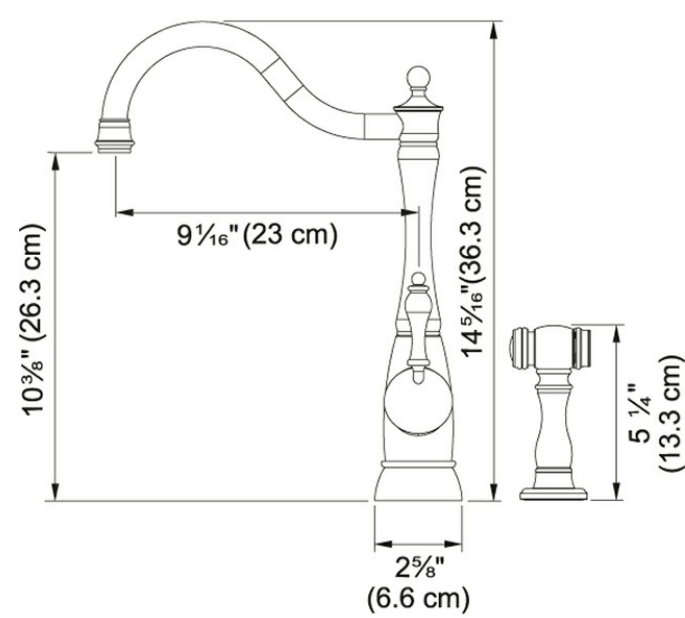

Farm House FFS180 Satin Nickel

Product Picture

Technical Drawing

Product Information

Version	Side Spray
Spray Type	Full and Needle Spray
Faucet Operation	Side Lever
Flow Rate	1.75 gpm
Cartridge	25mm Ceramic Cartridge
Where to buy	Showroom
Countertop hole diameter	1 3/8"

Article Numbers

FUN#	115.0498.251
------	--------------