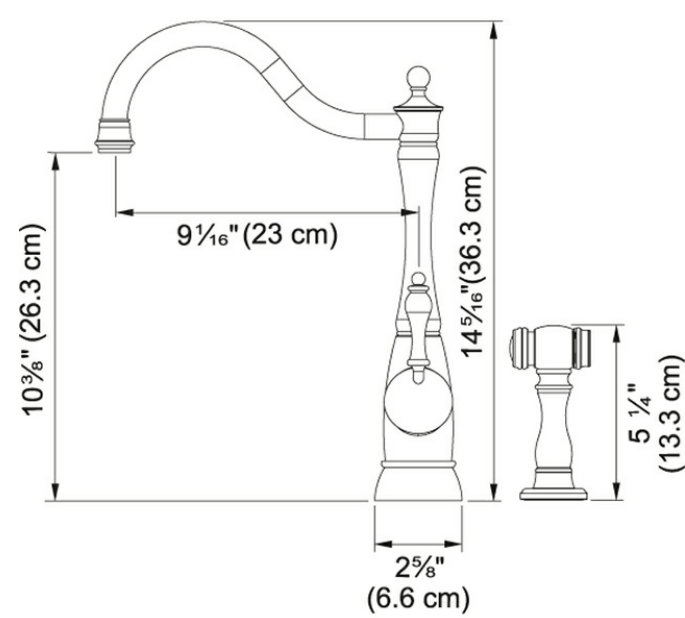

## Farm House FFS100 Polished Chrome

Product Picture

Product Information

Version	Side Spray
Spray Type	Full and Needle Spray
Faucet Operation	Side Lever
Flow Rate	1.75 gpm
Cartridge	25mm Ceramic Cartridge
Where to buy	Showroom
Countertop hole diameter	1 3/8"

Technical Drawing

Article Numbers

FUN#	115.0498.242
------	--------------