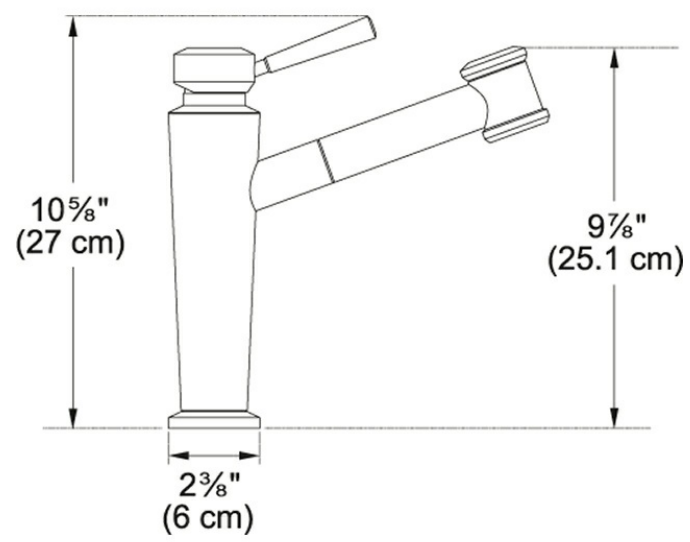

Absinthe FFPS5280 Satin Nickel

Beauty across the entire range. Oriented on current trends in product design, the combination of transitional style and sculptured form provide sleek aesthetics that will delight any chef day after day.

Product Picture

Technical Drawing

Product Information

Version	Pull-Down Spray
Spray Type	Full and Needle Spray
Faucet Operation	Top Lever
Flow Rate	1.75 gpm
Cartridge	35mm Ceramic Cartridge
Where to buy	Showroom
Countertop hole diameter	1 3/8"