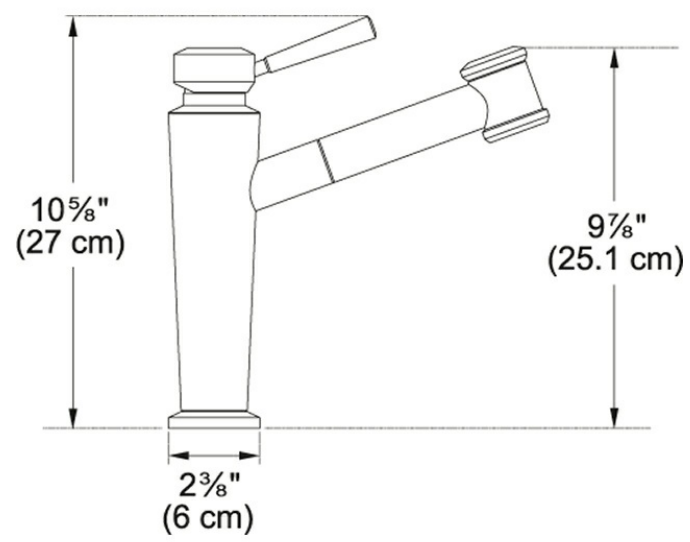

Product Picture

Technical Drawing

Product Information

Version	Pull-Out Spray
Spray Type	Full and Needle Spray
Faucet Operation	Top Lever
Flow Rate	1.75 gpm
Cartridge	35mm Ceramic Cartridge
Where to buy	Showroom
Countertop hole diameter	1 3/8"