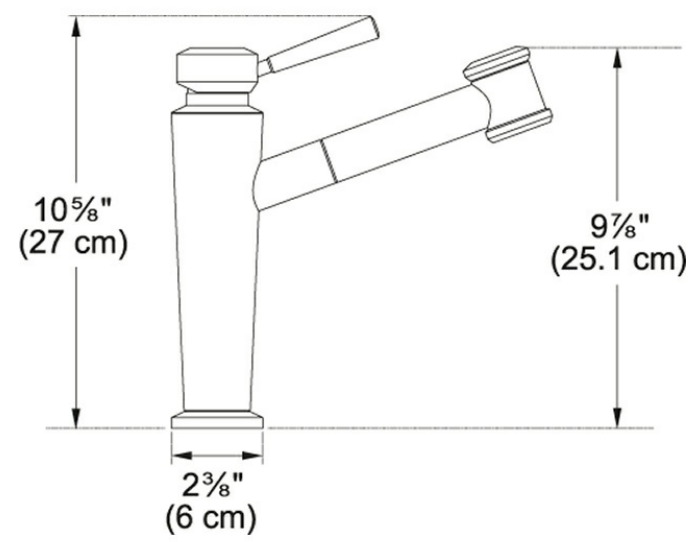

Product Picture

Technical Drawing

Product Information

Version	Pull-Out Spray
Spray Type	Full and Needle Spray
Faucet Operation	Top Lever
Flow Rate	1.75 gpm
Cartridge	35mm Ceramic Cartridge
Where to buy	Showroom
Countertop hole diameter	1 3/8"