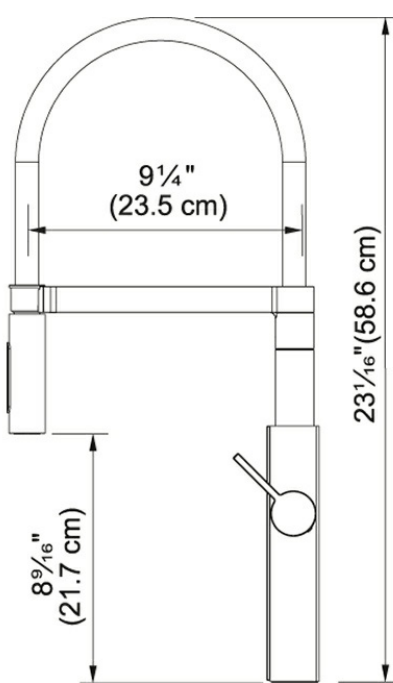

Crystal FFPD4621 Polished Chrome

Franke's Crystal faucet features a high arch, a sleek glass base and is available in black glass, white glass or pristine stainless steel. The flexible metal spring hose provides maximum flexibility reaching every corner of the sink. The strong magnetic holder always keeps the flexible hose in the correct position after every use. She is water conscious— Crystal's faucet meets California standards for water conservation, 1.75 GPM. She's expertly built with sharp lines, sleek corners, a coil cord, and a soft spray that never bruises fruits or vegetables.

Product Picture

Technical Drawing

Product Information

Version	Semi Pro
Spray Type	Full and Needle Spray
Faucet Operation	Side Lever
Flow Rate	1.75 gpm
Cartridge	35mm Ceramic Cartridge
Where to buy	Showroom
Countertop hole diameter	1 3/8"