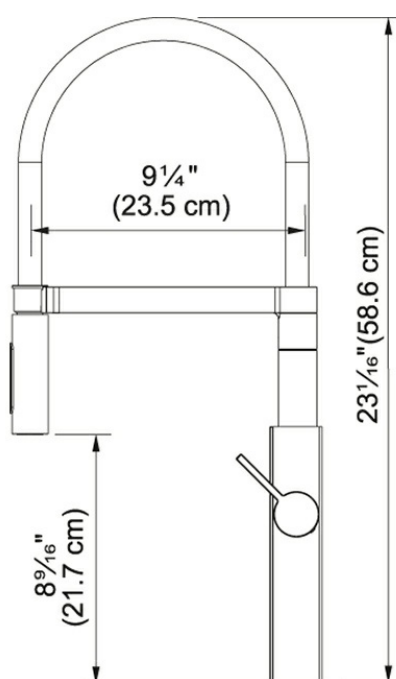

Crystal FFPD4611 Polished Chrome

Franke's Crystal faucet features a high arch, a sleek glass base and is available in black glass, white glass or pristine stainless steel. The flexible metal spring hose provides maximum flexibility reaching every corner of the sink. The strong magnetic holder always keeps the flexible hose in the correct position after every use. She is water conscious— Crystal's faucet meets California standards for water conservation, 1.75 GPM. She's expertly built with sharp lines, sleek corners, a coil cord, and a soft spray that never bruises fruits or vegetables.

Product Picture

Technical Drawing

Product Information

Version	Semi Pro
Spray Type	Full and Needle Spray
Faucet Operation	Side Lever
Flow Rate	1.75 gpm
Cartridge	35mm Ceramic Cartridge
Where to buy	Showroom
Countertop hole diameter	1 3/8"