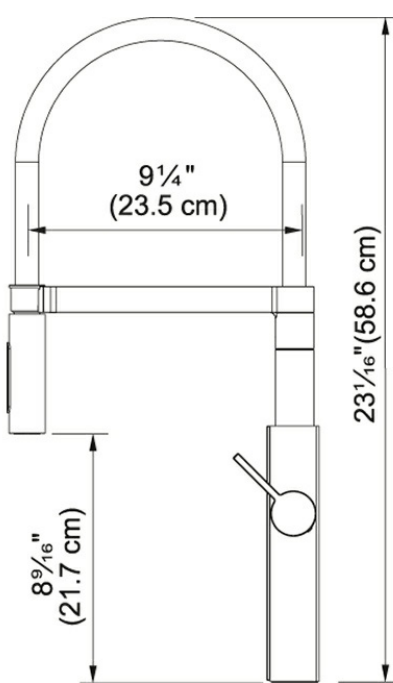

Crystal FFPD4600 Polished Chrome

Franke's Crystal faucet features a high arch, a sleek glass base and is available in black glass, white glass or pristine stainless steel. The flexible metal spring hose provides maximum flexibility reaching every corner of the sink. The strong magnetic holder always keeps the flexible hose in the correct position after every use. She is water conscious— Crystal's faucet meets California standards for water conservation, 1.75 GPM. She's expertly built with sharp lines, sleek corners, a coil cord, and a soft spray that never bruises fruits or vegetables.

Product Picture

Technical Drawing

Product Information

Version	Semi Pro
Spray Type	Full and Needle Spray
Faucet Operation	Side Lever
Flow Rate	1.75 gpm
Cartridge	35mm Ceramic Cartridge
Where to buy	Showroom
Countertop hole diameter	1 3/8"