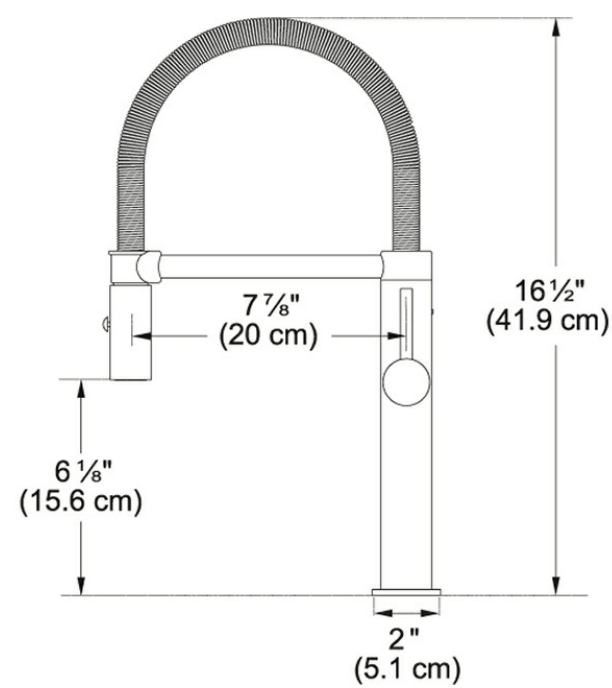

## Pescara FFPD4400 Polished Chrome

The clean design and detailed craftsmanship make Franke's Pescara faucet line ideal for those who savor simplicity. Pescara faucets feature a level of functionality and performance that maximizes usability for the home chef or kitchen connoisseur. A truly successful design that is not only visually impressive, but also sets new standards in terms of usability. The pull-down spray fits perfectly in your hand and the switch between full and needle spray can be operated intuitively – a perfect combination of design, ergonomics and functionality.

Product Picture

Technical Drawing

Product Information

Version	SEMI-PRO L
Spray Type	Full and Needle Spray
Faucet Operation	Side Lever
Flow Rate	1.75 gpm
Cartridge	28mm Ceramic Cartridge
Where to buy	Showroom
Countertop hole diameter	1 3/8"