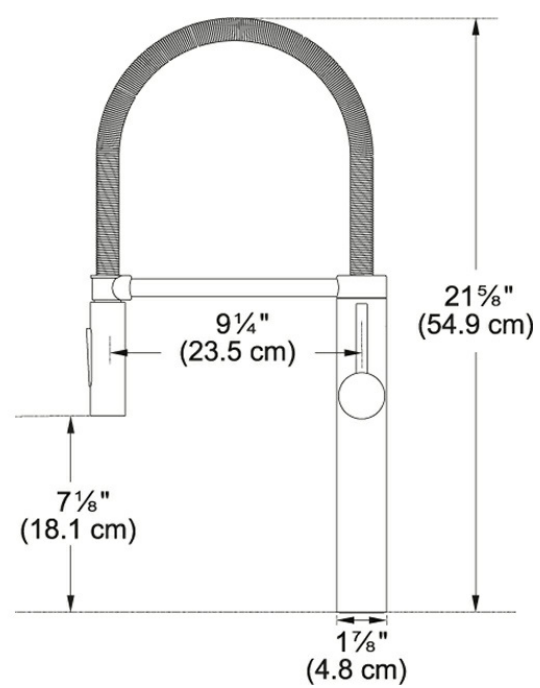

Pescara FFPD4300 Polished Chrome

The clean design and detailed craftsmanship make Franke's Pescara faucet line ideal for those who savor simplicity. Pescara faucets feature a level of functionality and performance that maximizes usability for the home chef or kitchen connoisseur. A truly successful design that is not only visually impressive, but also sets new standards in terms of usability. The pull-down spray fits perfectly in your hand and the switch between full and needle spray can be operated intuitively – a perfect combination of design, ergonomics and functionality.

Product Picture

Technical Drawing

Product Information

Version	SEMI-PRO XL
Spray Type	Full and Needle Spray
Faucet Operation	Side Lever
Flow Rate	1.75 gpm
Cartridge	35mm Ceramic Cartridge
Where to buy	Showroom
Countertop hole diameter	1 3/8"