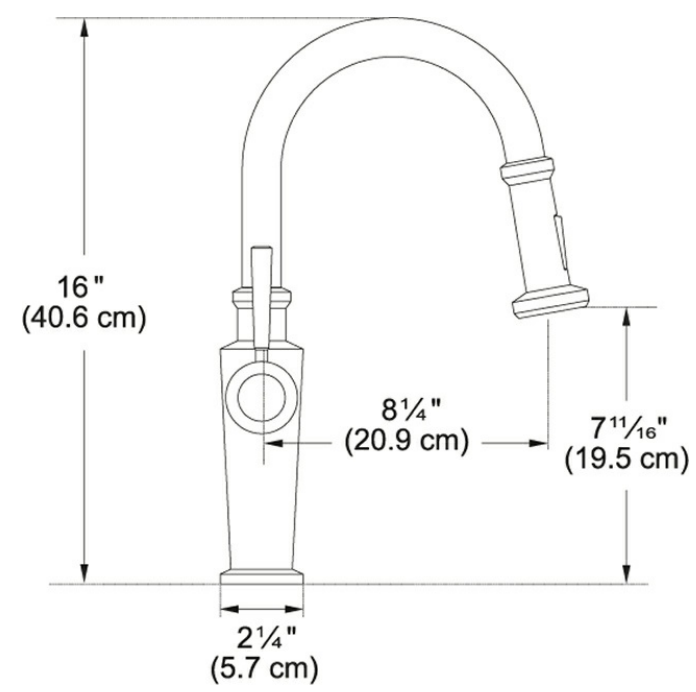

Absinthe FFP5280 Satin Nickel

Beauty across the entire range. Oriented on current trends in product design, the combination of transitional style and sculptured form provide sleek aesthetics that will delight any chef day after day.

Product Picture

Technical Drawing

Product Information

Version	Bar/Prep
Spray Type	Full and Needle Spray
Faucet Operation	Side Lever
Flow Rate	1.75 gpm
Cartridge	28mm Ceramic Cartridge
Where to buy	Showroom
Countertop hole diameter	1 3/8"

Article Numbers

FUN#	115.0481.417
US Part Number	FFP5280