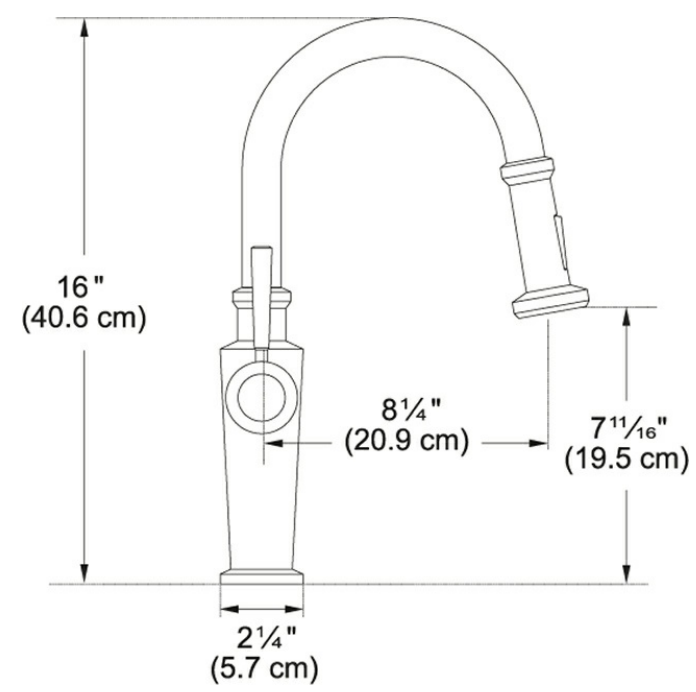

Product Picture

Technical Drawing

Product Information

| | |
|--------------------------|------------------------|
| Version | Bar/Prep |
| Spray Type | Full and Needle Spray |
| Faucet Operation | Side Lever |
| Flow Rate | 1.75 gpm |
| Cartridge | 28mm Ceramic Cartridge |
| Where to buy | Showroom |
| Countertop hole diameter | 1 3/8" |

Article Numbers

| | |
|----------------|--------------|
| FUN# | 115.0481.414 |
| US Part Number | FFP5220 |