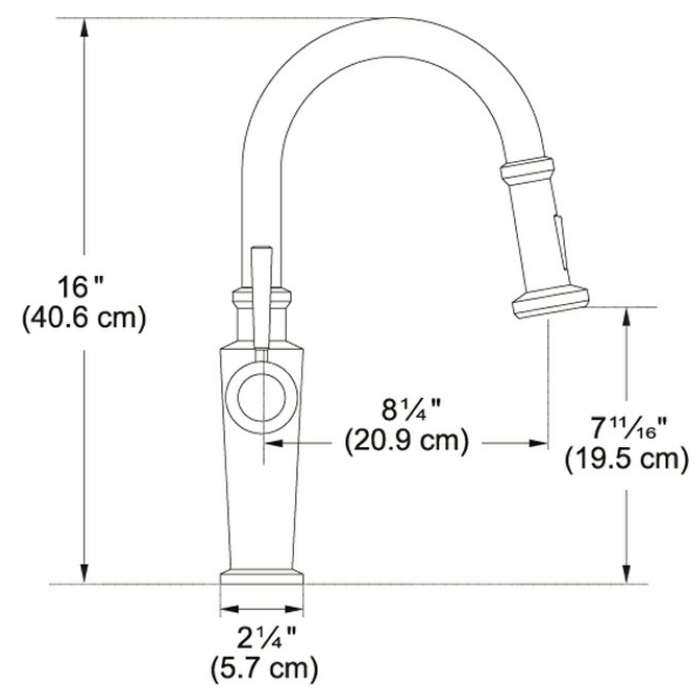

Product Picture

Product Information

Version	Bar/Prep
Spray Type	Full and Needle Spray
Faucet Operation	Side Lever
Flow Rate	1.75 gpm
Cartridge	28mm Ceramic Cartridge
Where to buy	Showroom
Countertop hole diameter	1 3/8"

Technical Drawing

Article Numbers

FUN#	115.0481.413
US Part Number	FFP5200