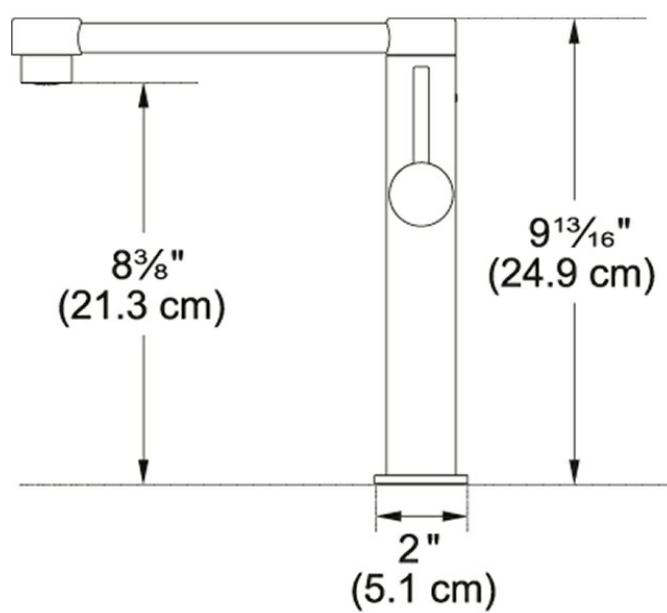

Product Picture

Technical Drawing

Product Information

Version	Bar/Prep
Spray Type	Full Spray
Faucet Operation	Side Lever
Flow Rate	1.75 gpm
Cartridge	28mm Ceramic Cartridge
Where to buy	Showroom
Countertop hole diameter	1 3/8"