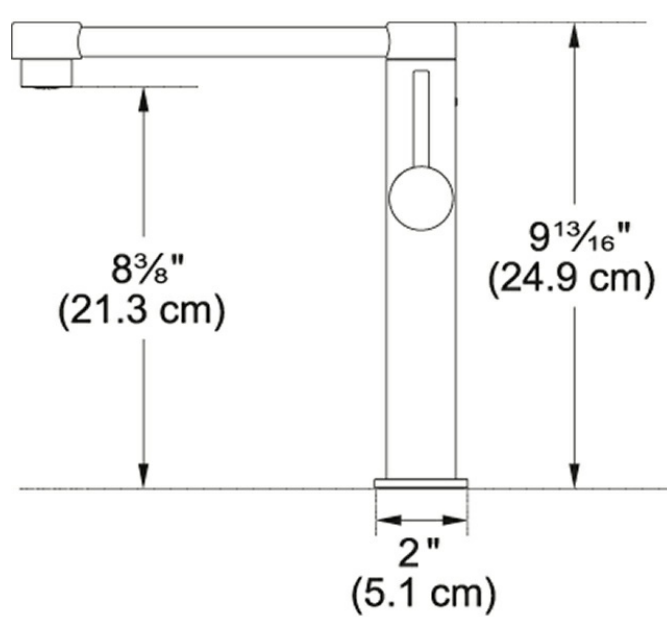

Product Picture

Technical Drawing

Product Information

Version	Bar/Prep
Spray Type	Full Spray
Faucet Operation	Side Lever
Flow Rate	1.75 gpm
Cartridge	28mm Ceramic Cartridge
Where to buy	Showroom
Countertop hole diameter	1 3/8"