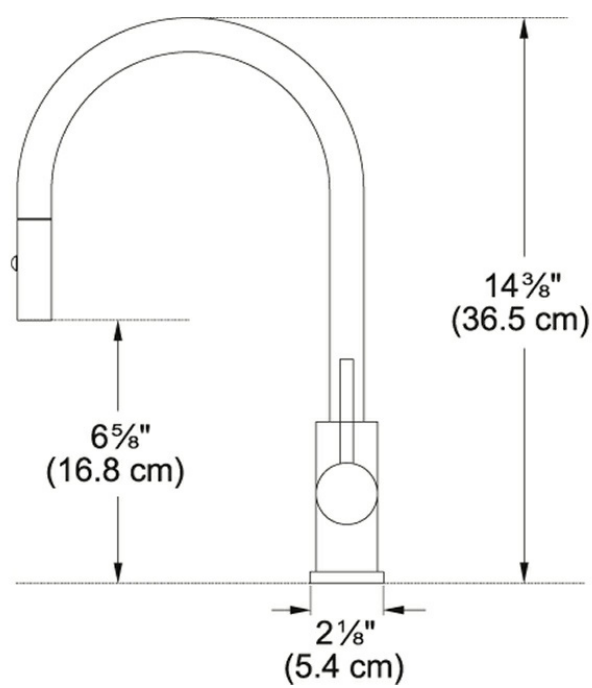

## Cube FFP3350 Stainless Steel

A modern and stylish choice, the Cube faucet series expands on the simple elegance of the 3-in-1 faucet with bar, prep and pull-down options. The sleek steel finish provides the perfect complement to modern spaces.

Product Picture

Technical Drawing

Product Information

Version	Bar/Prep
Spray Type	Full and Needle Spray
Faucet Operation	Side Lever
Flow Rate	1.75 gpm
Cartridge	35mm Ceramic Cartridge
Where to buy	Showroom
Countertop hole diameter	1 3/8"