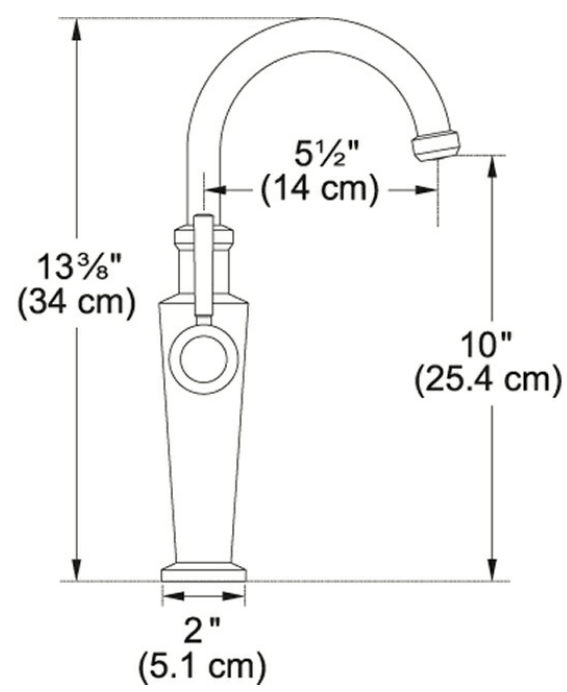

Product Picture

Product Information

Version	Bar/Prep
Spray Type	Full Spray
Faucet Operation	Side Lever
Flow Rate	1.75 gpm
Cartridge	28mm Ceramic Cartridge
Where to buy	Showroom
Countertop hole diameter	1 3/8"

Technical Drawing

Article Numbers

FUN#	115.0481.422
US Part Number	FFB5280