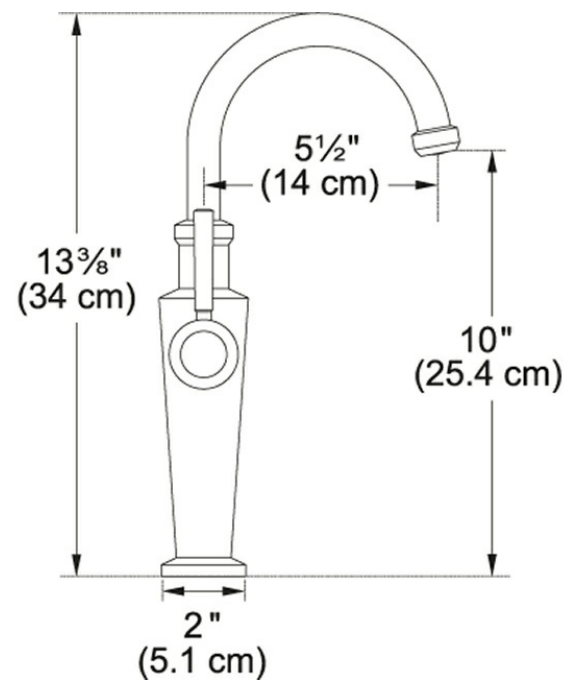

Product Picture

Product Information

Version	Bar/Prep
Spray Type	Full Spray
Faucet Operation	Side Lever
Flow Rate	1.75 gpm
Cartridge	28mm Ceramic Cartridge
Where to buy	Showroom
Countertop hole diameter	1 3/8"

Technical Drawing

Article Numbers

FUN#	115.0481.420
US Part Number	FFB5220