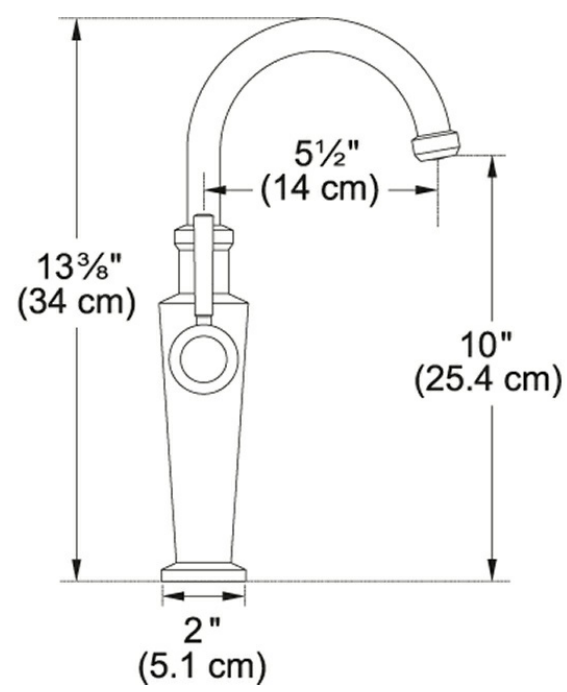

Product Picture

Product Information

Version	Bar/Prep
Spray Type	Full Spray
Faucet Operation	Side Lever
Flow Rate	1.75 gpm
Cartridge	28mm Ceramic Cartridge
Where to buy	Showroom
Countertop hole diameter	1 3/8"

Technical Drawing

Article Numbers

FUN#	115.0481.418
US Part Number	FFB5200