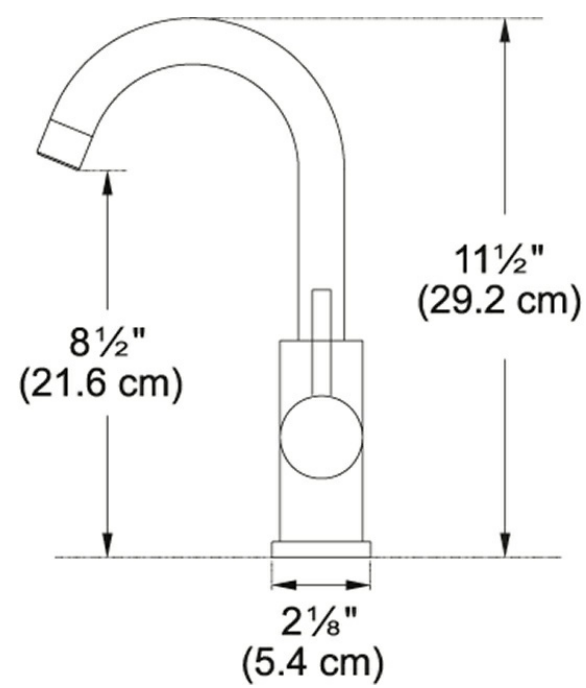

Cube FFB3350 Stainless Steel

A modern and stylish choice, the Cube faucet series expands on the simple elegance of the 3-in-1 faucet with bar, prep and pull-down options. The sleek steel finish provides the perfect complement to modern spaces.

Product Picture

Technical Drawing

Product Information

Version	Bar/Prep
Spray Type	Full Spray
Faucet Operation	Side Lever
Flow Rate	1.75 gpm
Cartridge	CERAMIC-DISCS-Ø-35
Where to buy	Showroom
Countertop hole diameter	1 3/8"