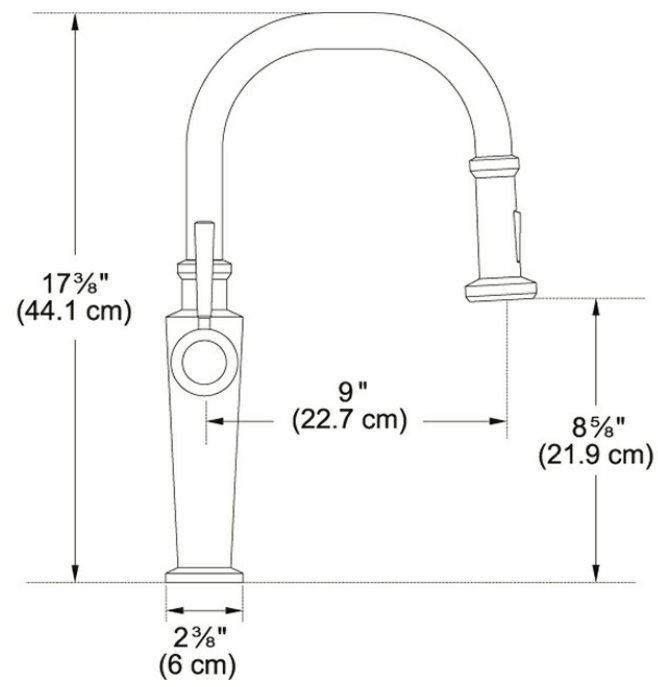

## Absinthe FF5280 Satin Nickel

Beauty across the entire range. Oriented on current trends in product design, the combination of transitional style and sculptured form provide sleek aesthetics that will delight any chef day after day.

Product Picture

Technical Drawing

Product Information

|                          |                        |
|--------------------------|------------------------|
| Version                  | Pull-Down Spray        |
| Spray Type               | Full and Needle Spray  |
| Faucet Operation         | Side Lever             |
| Flow Rate                | 1.75 gpm               |
| Cartridge                | 35mm Ceramic Cartridge |
| Where to buy             | Showroom               |
| Countertop hole diameter | 1 3/8"                 |

Article Numbers

|                |              |
|----------------|--------------|
| FUN#           | 115.0481.381 |
| US Part Number | FF5280       |