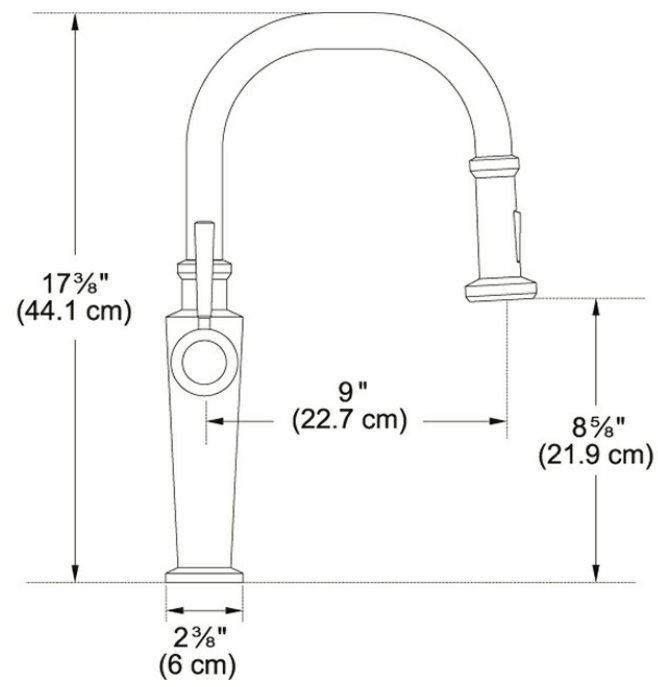

Product Picture

Technical Drawing

Product Information

Version	Pull-Down Spray
Spray Type	Full and Needle Spray
Faucet Operation	Side Lever
Flow Rate	1.75 gpm
Cartridge	35mm Ceramic Cartridge
Where to buy	Showroom
Countertop hole diameter	1 3/8"

Article Numbers

FUN#	115.0481.329
US Part Number	FF5220