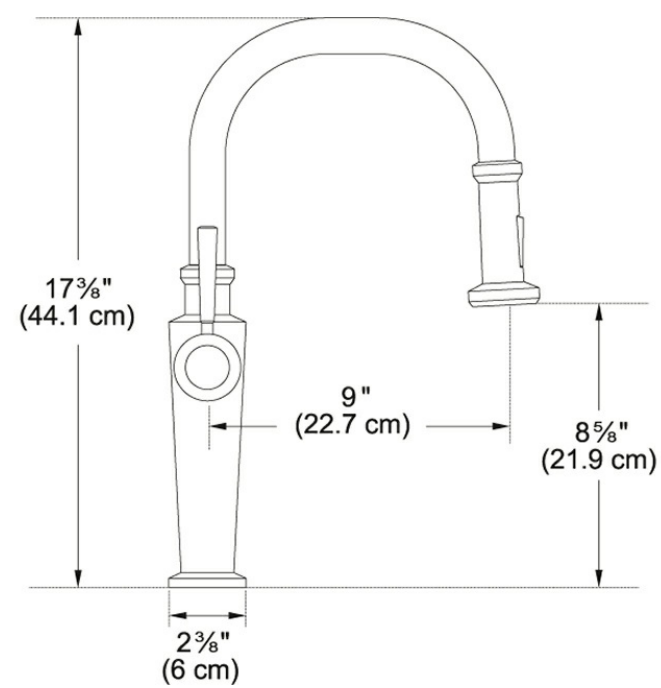

Product Picture

Technical Drawing

Product Information

Version	Pull-Down Spray
Spray Type	Full and Needle Spray
Faucet Operation	Side Lever
Flow Rate	1.75 gpm
Cartridge	35mm Ceramic Cartridge
Where to buy	Showroom
Countertop hole diameter	1 3/8"

Article Numbers

FUN#	115.0481.328
US Part Number	FF5200