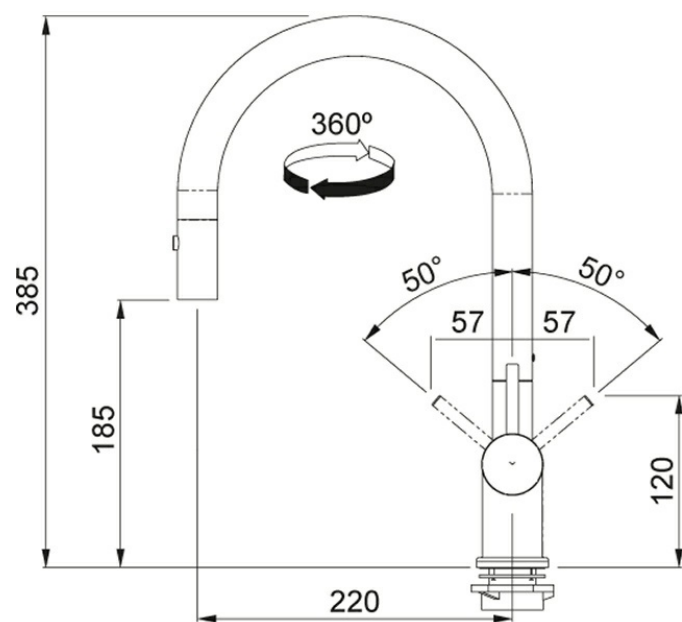

Active Neo FF3980 Satin Nickel

Form and function achieve a harmonious balance in Franke's Active faucets. Enhance your contemporary design while making your life easier with its practicality.

Product Picture

Technical Drawing

Product Information

Version	Pull-Down Spray
Spray Type	Full and Needle Spray
Faucet Operation	Side Lever
Flow Rate	1.75 gpm
Cartridge	CERAMIC-DISCS-Ø-35
Countertop hole diameter	1 3/8"

Article Numbers

FUN#	115.0384.430
US Part Number	FF3980