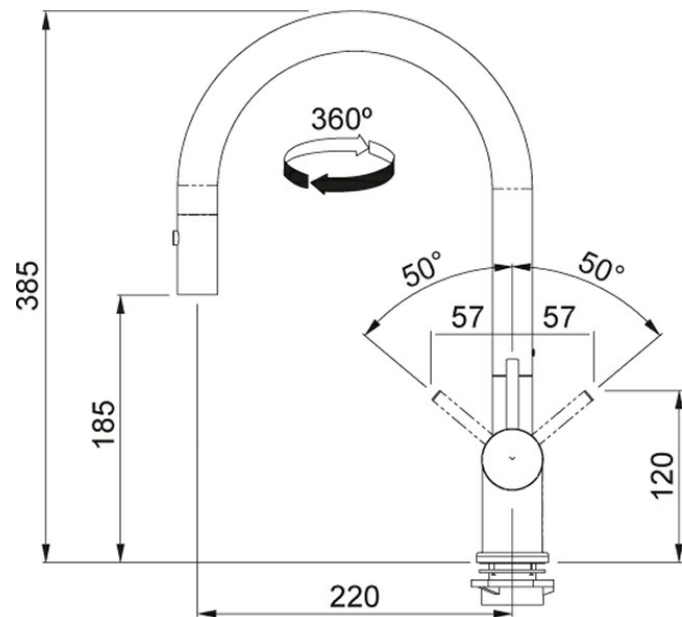

Technical Drawing

Product Information

Version	Pull-Down Spray
Spray Type	Full and Needle Spray
Faucet Operation	Side Lever
Flow Rate	1.75 gpm
Cartridge	CERAMIC-DISCS-Ø-35
Countertop hole diameter	1 3/8"

Article Numbers

FUN#	115.0384.429
US Part Number	FF3900