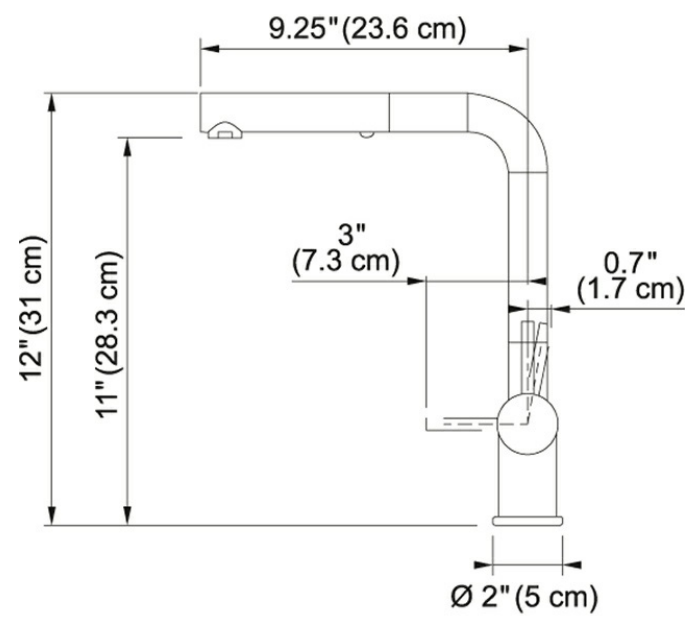

Product Picture

Technical Drawing

Product Information

Version	Pull-Out Spray
Spray Type	Full and Needle Spray
Faucet Operation	Single Lever
Flow Rate	1.75 gpm
Cartridge	CERAMIC-DISCS-Ø-35
Countertop hole diameter	1 3/8"