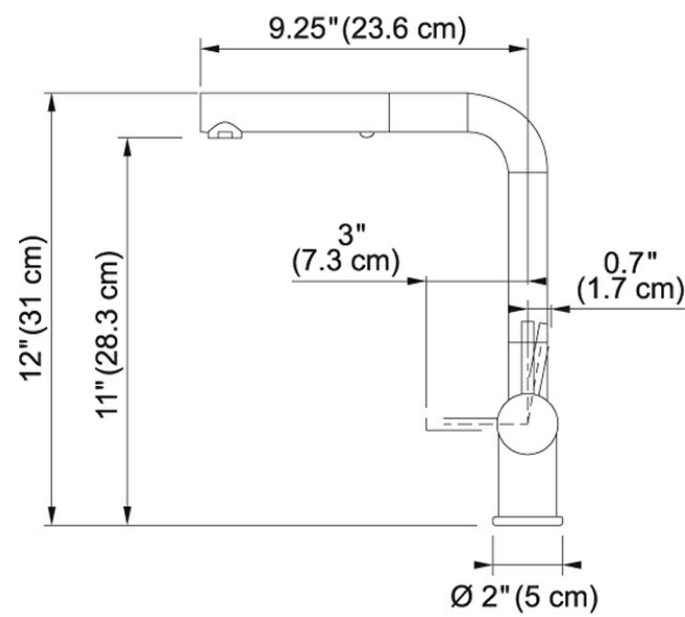

Technical Drawing

Product Information

Version	Arc Spout
Faucet Operation	Side Lever
Flow Rate	1.75 gpm
Cartridge	CERAMIC-DISCS-Ø-35
Countertop hole diameter	1 3/8"

Article Numbers

FUN#	115.0373.889
US Part Number	FF3807