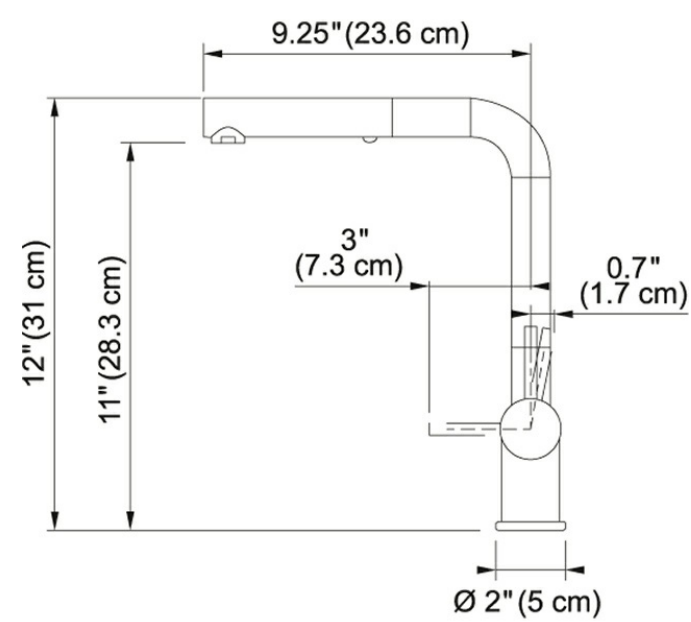

Product Picture

Technical Drawing

Product Information

Version	Pull-Out Spray
Spray Type	Full and Needle Spray
Faucet Operation	Side Lever
Flow Rate	1.75 gpm
Cartridge	CERAMIC-DISCS-Ø-35
Countertop hole diameter	1 3/8"