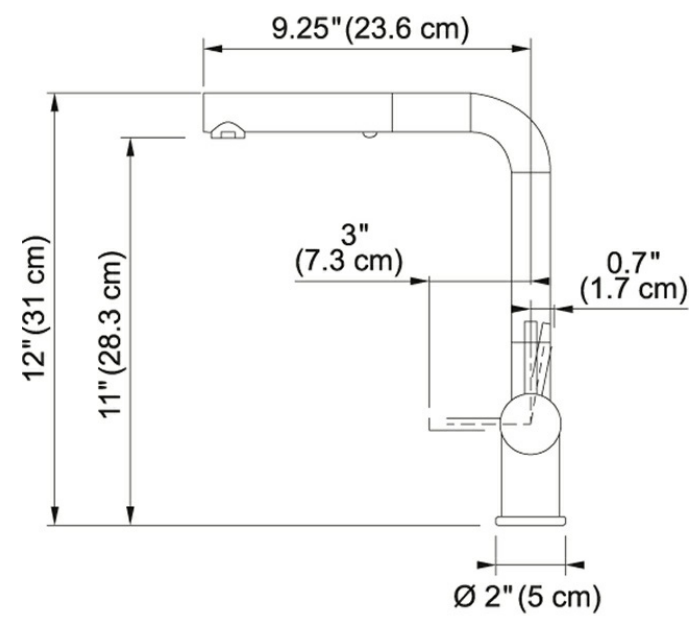

Product Picture

Technical Drawing

Product Information

Version	Pull-Out Spray
Spray Type	Full and Needle Spray
Faucet Operation	Side Lever
Flow Rate	1.75 gpm
Cartridge	CERAMIC-DISCS-Ø-35
Countertop hole diameter	1 3/8"