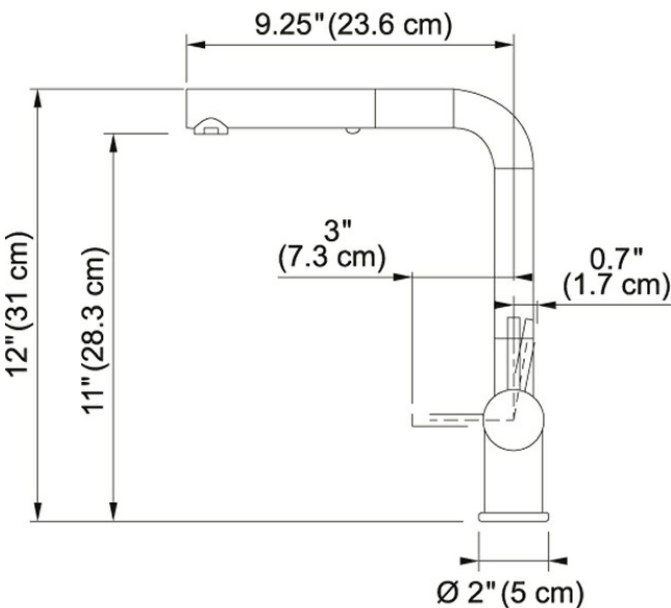

Product Picture

Technical Drawing

Product Information

Version	Arc Spout
Spray Type	Full and Needle Spray
Flow Rate	1.75 gpm
Cartridge	CERAMIC-DISCS-Ø-35
Countertop hole diameter	1 3/8"

Article Numbers

FUN#	115.0384.421
US Part Number	FF3800