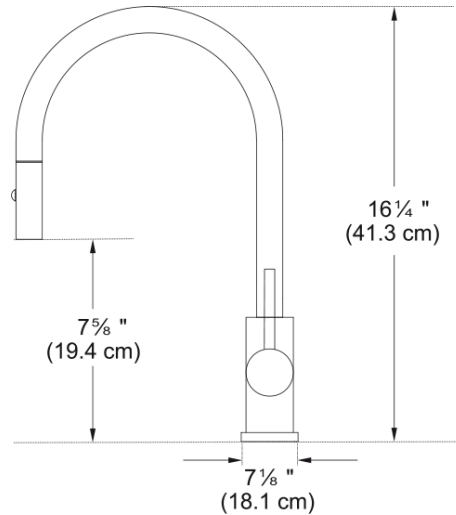

Cube Outdoor Faucet - FF3352 | 115.0528.017

Technical Data

Aspect

Spout type	J - spout
Color	Stainless steel
Type of material	Stainless steel 304
Flexible pullout hose material	Textile
Spray head material	Stainless steel

Product Dimensions

Faucet hole diameter	35 mm
Cartridge dimension	35 mm

Installation

Mounting type	Shank
Water supply hose connection	1/2"
Water supply hose length	600 mm

Product specifications

Pressure	High pressure
Faucet type	Spray
Faucet operation	Side lever
Faucet rotation	360°