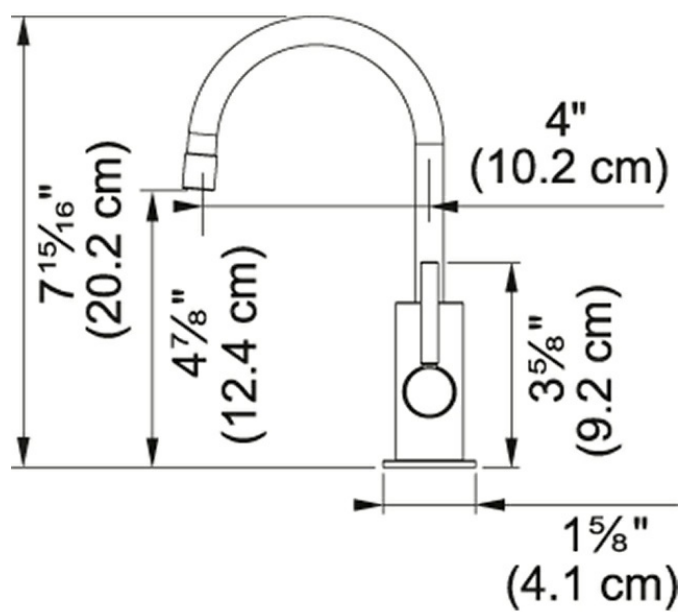

## DW16080 Satin Nickel

A truly successful design that is not only visually impressive but also sets new standards in terms of usability. The pull-down spray fits perfectly in your hand and the switch between full and needle spray can be operated intuitively – a perfect combination of design, ergonomics, and functionality.

Product Picture

Technical Drawing

Product Information

Version	Cold Water Dispenser
Flow Rate	0.5 gpm
Spray Type	Stream
Faucet Operation	Side Lever
Spout Swivel Range	360 °
Where to buy	Showroom
Countertop hole diameter	32

Article Numbers

FUN#	120.0525.564
------	--------------