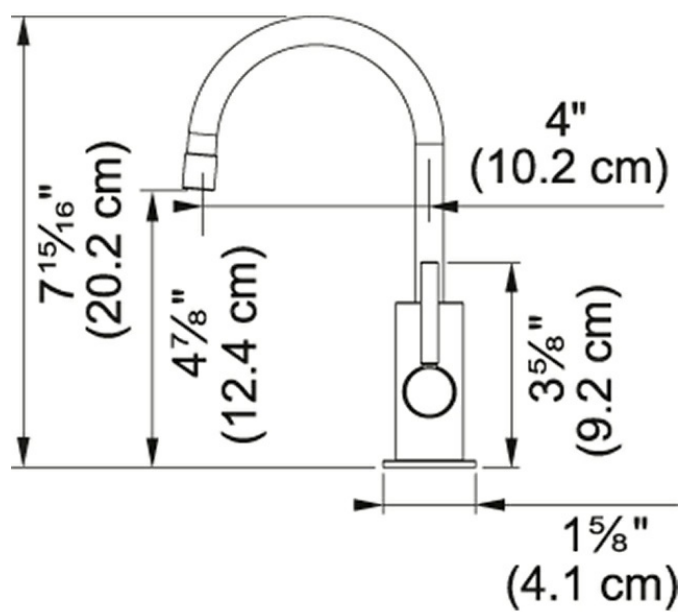

## DW16000 Polished Chrome

A truly successful design that is not only visually impressive but also sets new standards in terms of usability. The pull-down spray fits perfectly in your hand and the switch between full and needle spray can be operated intuitively – a perfect combination of design, ergonomics, and functionality.

Product Picture

Technical Drawing

Product Information

Version	Cold Water Dispenser
Flow Rate	0.5 gpm
Spray Type	Stream
Faucet Operation	Side Lever
Spout Swivel Range	360 °
Where to buy	Showroom
Countertop hole diameter	32

Article Numbers

FUN#	120.0525.563
------	--------------