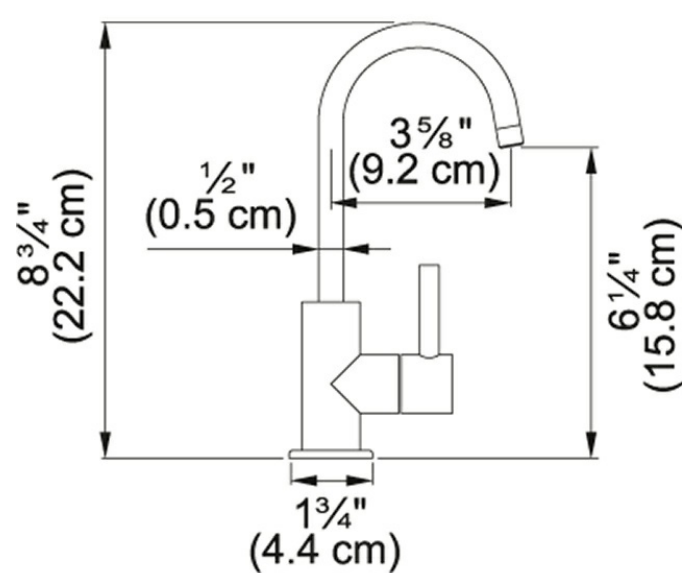

Product Picture

Technical Drawing

Product Information

Version	Cold Water Dispenser
Flow Rate	0.5 gpm
Spray Type	Stream
Faucet Operation	Single Lever
Spout Swivel Range	360 °
Where to buy	Showroom
Countertop hole diameter	1 3/8"

Article Numbers

FUN#	120.0355.508
US Part Number	DW13050