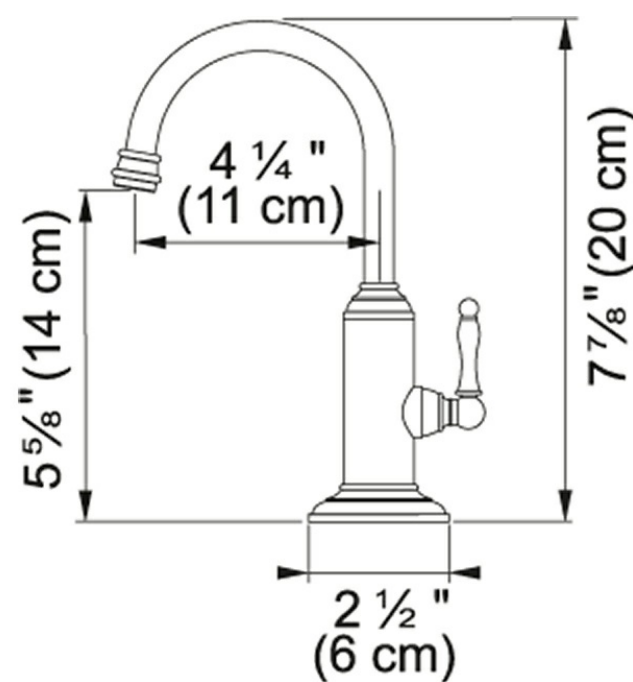

Product Picture

Technical Drawing

Product Information

Version	Cold Water Dispenser
Flow Rate	0.5 gpm
Spray Type	Full Spray
Faucet Operation	Single Lever
Spout Swivel Range	360 °
Where to buy	Showroom
Countertop hole diameter	1 3/8"

Article Numbers

FUN#	120.0355.532
US Part Number	DW12080