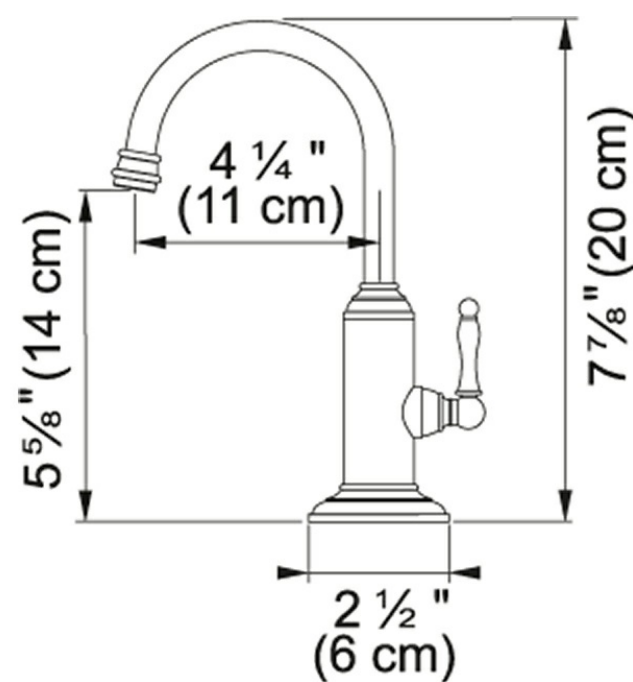

Product Picture

Technical Drawing

Product Information

Version	Cold Water Dispenser
Flow Rate	0.5 gpm
Spray Type	Full Spray
Faucet Operation	Single Lever
Spout Swivel Range	360 °
Where to buy	Showroom
Countertop hole diameter	1 3/8"

Article Numbers

FUN#	120.0355.531
US Part Number	DW12000