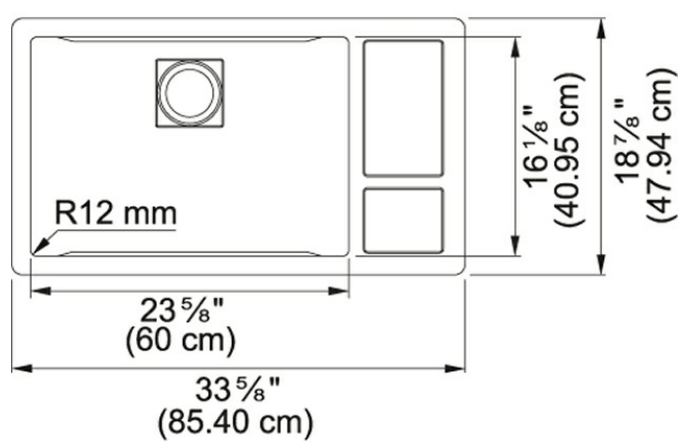

Product Picture

Product Dimensions

Length overall	33 5/8"
Width overall	18 7/8"
Depth Overall	9"
Length of large bowl	23 5/8"
Width of large bowl	16 1/8"
Depth of large bowl	9"
Minimum Cabinet Size	36"

Technical Drawing