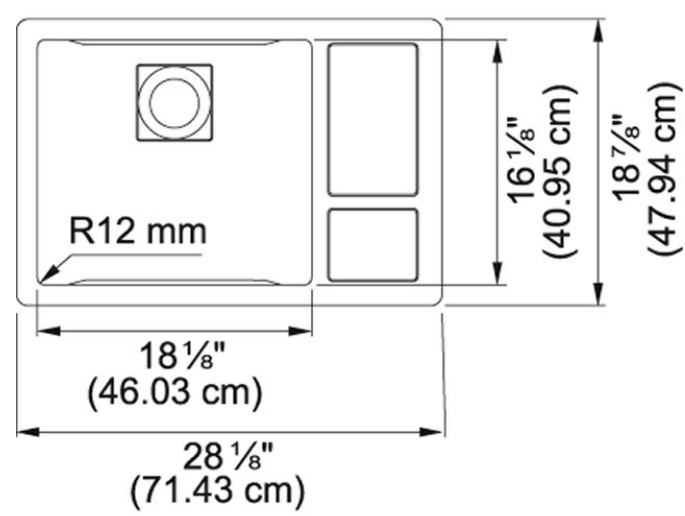

Product Picture

Product Dimensions

Length overall	28 1/8"
Width overall	18 7/8"
Depth Overall	9"
Length of large bowl	18 1/8"
Width of large bowl	16 1/8"
Depth of large bowl	9"
Minimum Cabinet Size	33"

Technical Drawing