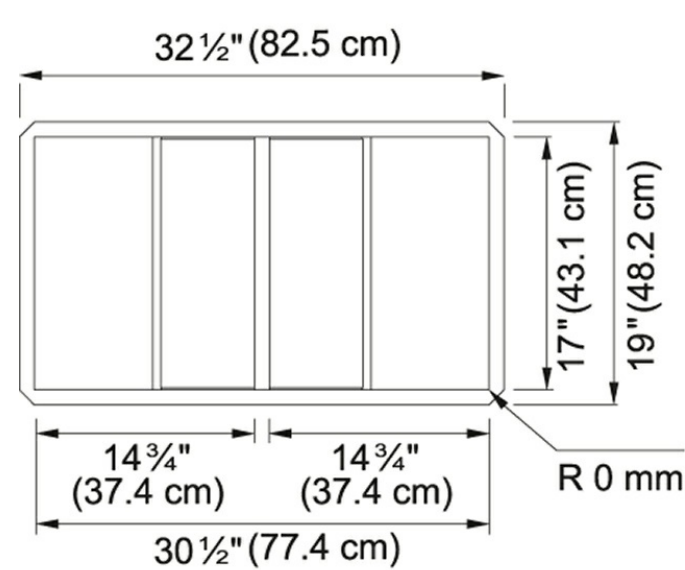

### Technical Drawing

### Product Dimensions

Length overall	32 1/2"
Width overall	19"
Length of large bowl	14 3/4"
Width of large bowl	17"
Depth of large bowl	9"
Length of small bowl	14 3/4"
Width of small bowl	17"
Depth of small bowl	9"
Minimum Cabinet Size	36"

### General Information

Type of Material	16 Gauge Stainless Steel
Number of Bowls	2
Installation Clips	Yes
Cut-Out Template	Yes
Where to buy	Showroom