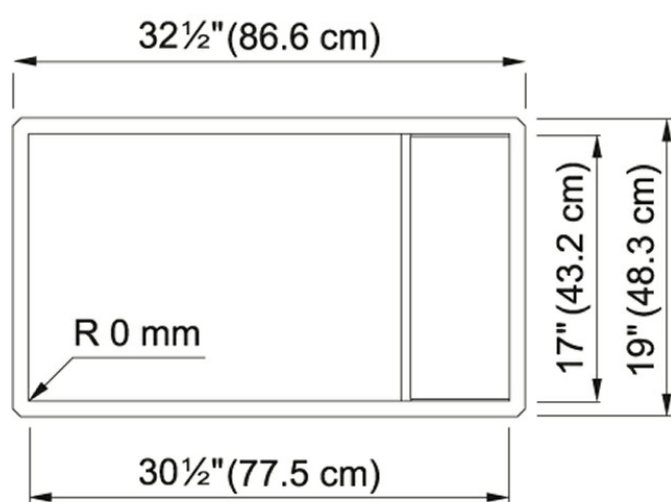

Crystal CLV110-31 Stainless Steel

Product Picture

Product Dimensions

Length overall	32 1/2"
Width overall	19"
Length of large bowl	30 1/2"
Width of large bowl	17"
Depth of large bowl	9"
Minimum Cabinet Size	36"

Technical Drawing

General Information

Type of Material	16 Gauge Stainless Steel
Number of Bowls	1
Installation Clips	Yes
Cut-Out Template	Yes
Where to buy	Showroom

Article Numbers

FUN#	122.0531.781
US Part Number	CLV110-31