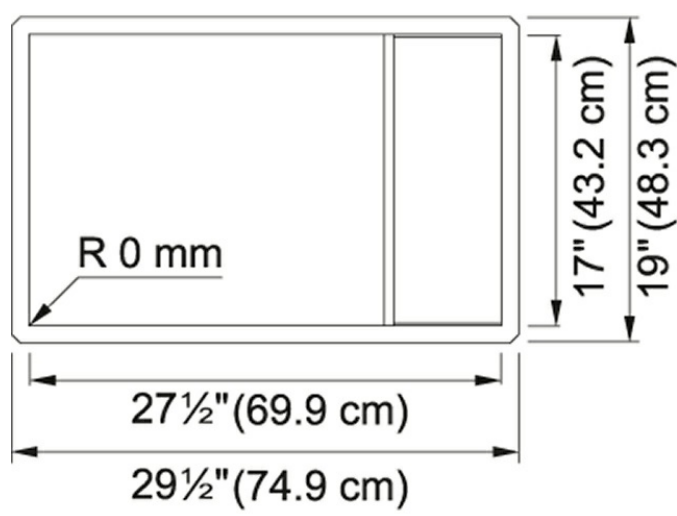

Crystal CLV110-28 Stainless Steel

Product Picture

Technical Drawing

Product Dimensions

Length overall	29 1/2"
Width overall	19"
Length of large bowl	27 1/2"
Width of large bowl	17"
Depth of large bowl	9"
Minimum Cabinet Size	33"

General Information

Type of Material	16 Gauge Stainless Steel
Number of Bowls	1
Installation Clips	Yes
Cut-Out Template	Yes
Where to buy	Showroom

Article Numbers

FUN#	122.0531.769
US Part Number	CLV110-28