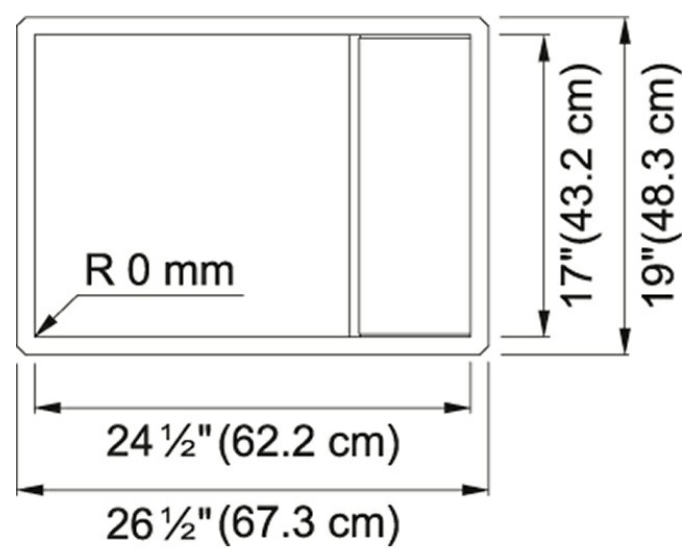

# Crystal CLV110-24 Stainless Steel

Product Picture

Technical Drawing

Product Dimensions

Length overall	26 9/16"
Width overall	19"
Length of large bowl	24 1/2"
Width of large bowl	17"
Depth of large bowl	9"
Minimum Cabinet Size	30"

General Information

Type of Material	16 Gauge Stainless Steel
Number of Bowls	1
Installation Clips	Yes
Cut-Out Template	Yes
Where to buy	Showroom

Article Numbers

FUN#	122.0531.749
US Part Number	CLV110-24