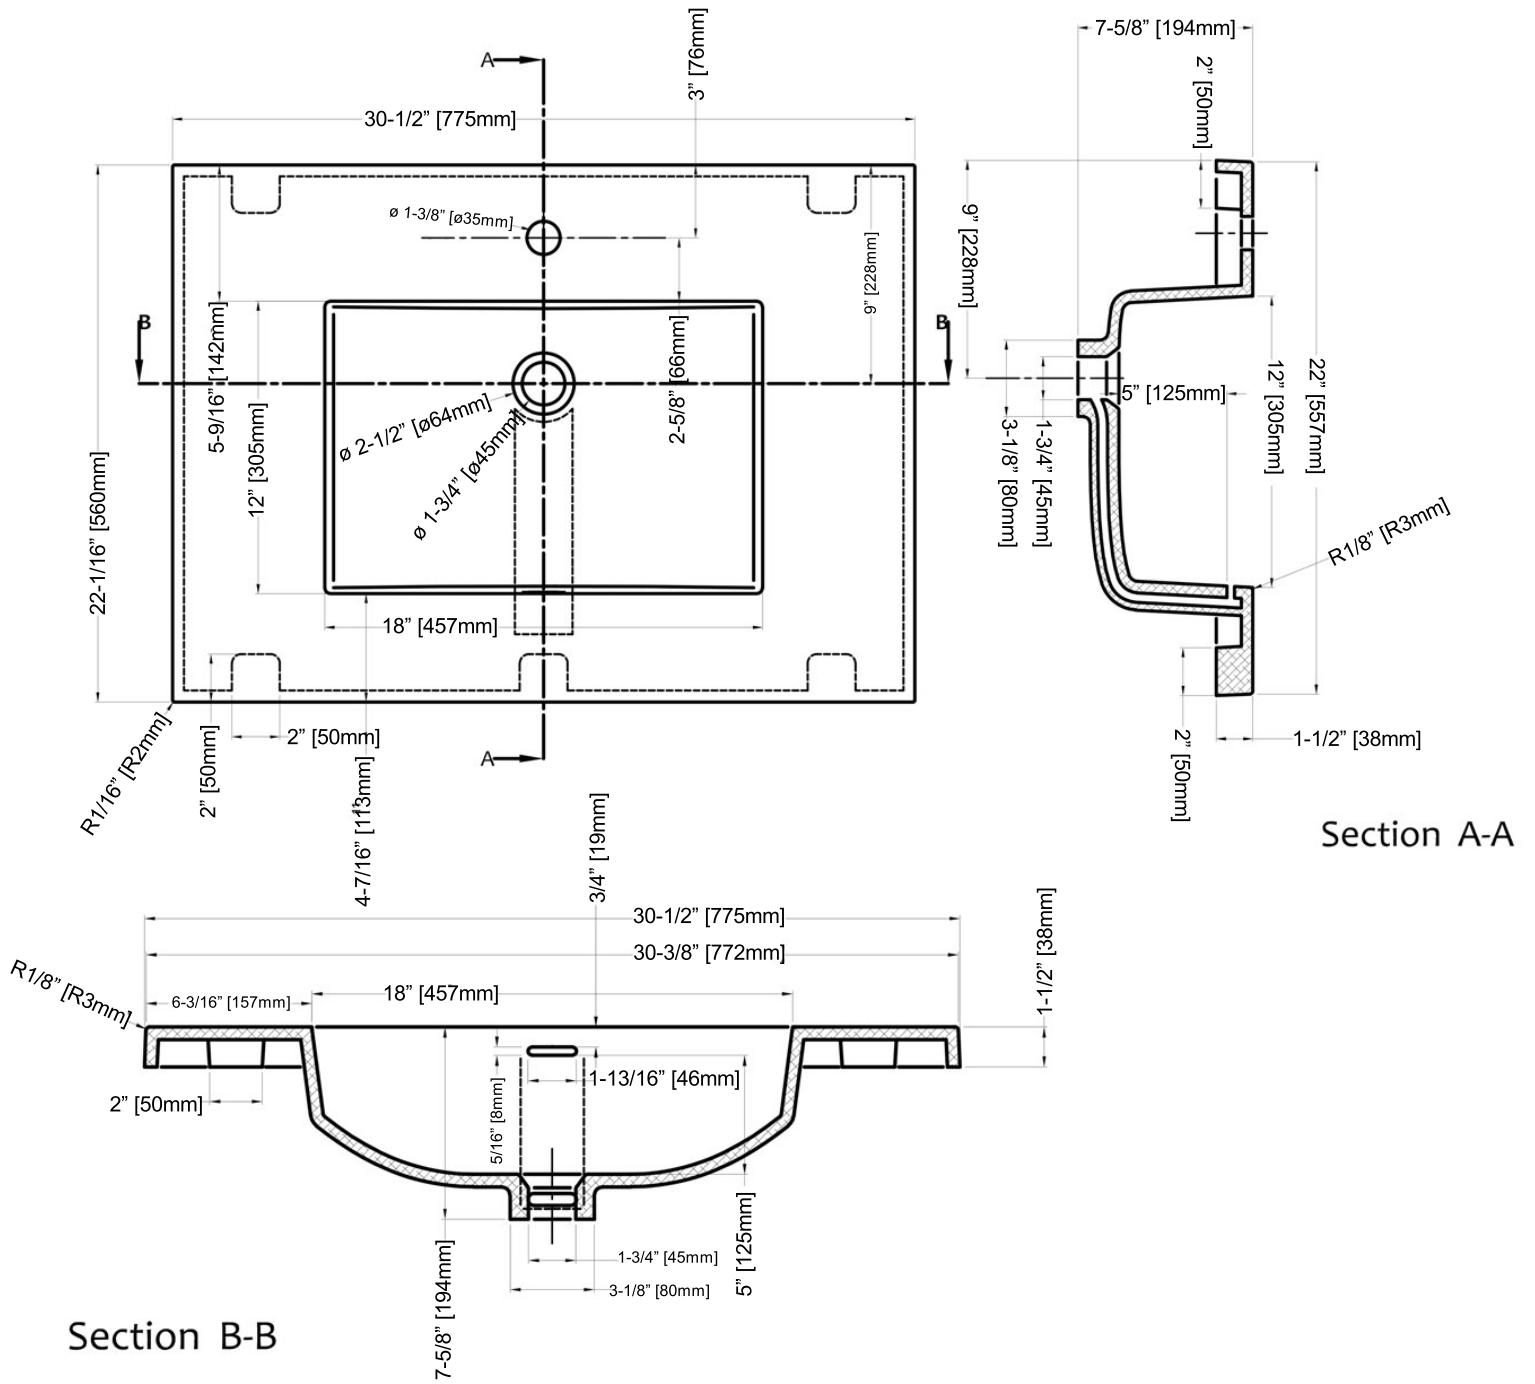

**TS4-S3122MW1**  
**31" Single Hole**

**SPECIFICATION SHEET**

**Features**

Profile: 4cm (1-1/2")

Edge: Ease

Bowl: Integral rectangular bowl

Material: Pure acrylic

Section B-B

Section A-A